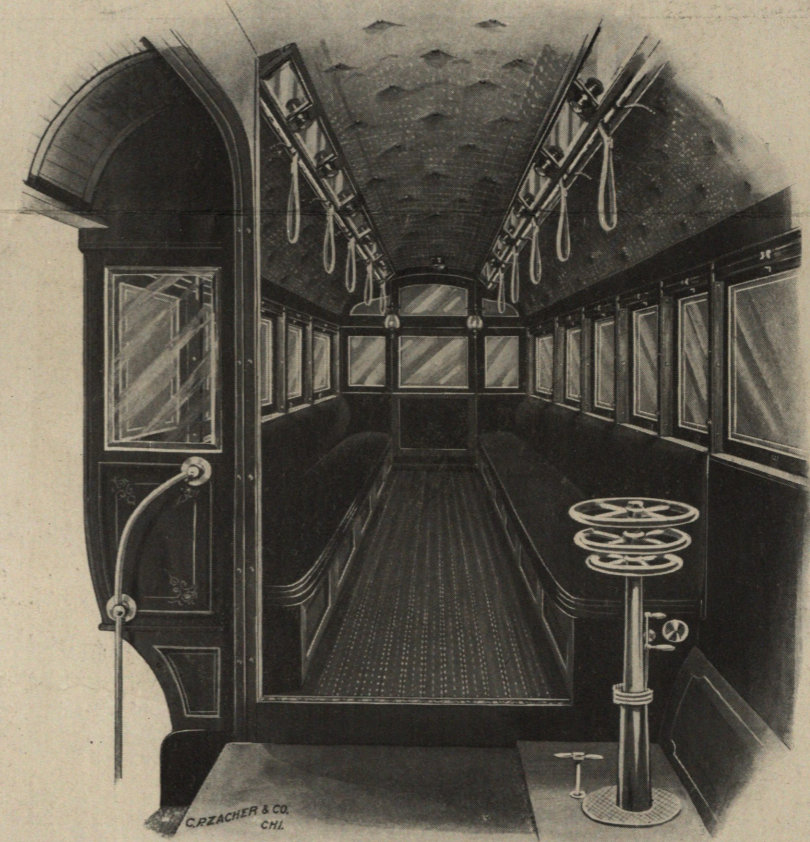

INTERIOR VIEW 20-PASSENGER AUTO COACH

This luxuriously finished Coach must be seen to be fully appreciated. Drop windows, roll shades, electric push calls, lighted by acetylene and electric lamps and provided with our exclusive hot water heating system, as comfortable as your steam heated home, furnishing the acme of comfort and luxury, not found in any other large capacity coach in the world. Call and inspect these Coaches at 370-372 Wabash Avenue, Chicago.